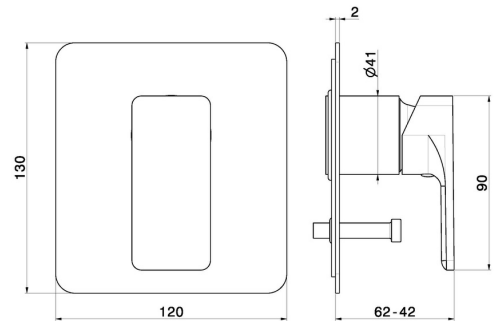

72670E.21.018

Single lever concealed mixer with 2 ways out automatic diverter, 1/2" connections. External part - finish Chrome

FEATURES

Material	Brass
Installation	Wall concealed part
Control type	Single lever
Outlets	2 Ways Out
Water mixing	Mechanical
Required for installation	<u>10843.00.000</u>

TECHNICAL DRAWING

72670E.21.018

Single lever concealed mixer with 2 ways out automatic diverter, 1/2" connections. External part - finish Chrome

AVAILABLE FINISHES

21.018
Chrome

01.014
finish Matt White

01.093
finish Matt Black