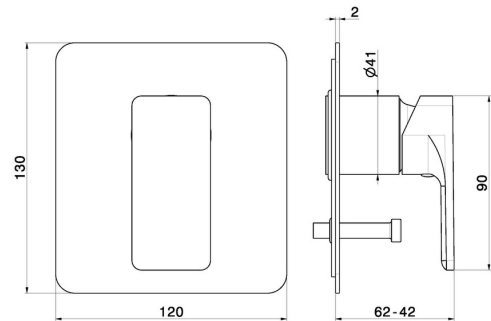

**72670E.M0.070**

Single lever concealed mixer with 2 ways out automatic diverter, 1/2" connections. External part - finish Titanium Satin

**FEATURES**

Material	<b>Brass</b>
Installation	<b>Wall concealed part</b>
Control type	<b>Single lever</b>
Outlets	<b>2 Ways Out</b>
Water mixing	<b>Mechanical</b>
Required for installation	<b><u>10843.00.000</u></b>

**TECHNICAL DRAWING**

**72670E.M0.070**

Single lever concealed mixer with 2 ways out automatic diverter, 1/2" connections. External part - finish Titanium Satin

**AVAILABLE FINISHES**

---

 **M0.070**  
Titanium Satin