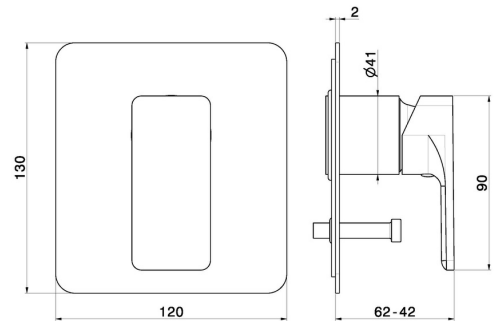

**72670E.M0.071**

Single lever concealed mixer with 2 ways out automatic diverter, 1/2" connections. External part - finish Gold Satin

**FEATURES**

Material	<b>Brass</b>
Installation	<b>Wall concealed part</b>
Control type	<b>Single lever</b>
Outlets	<b>2 Ways Out</b>
Water mixing	<b>Mechanical</b>
Required for installation	<b><u>10843.00.000</u></b>

**TECHNICAL DRAWING**

**72670E.M0.071**

Single lever concealed mixer with 2 ways out automatic diverter, 1/2" connections. External part - finish Gold Satin

**AVAILABLE FINISHES**

---

**M0.071**

Gold Satin

**01.014**