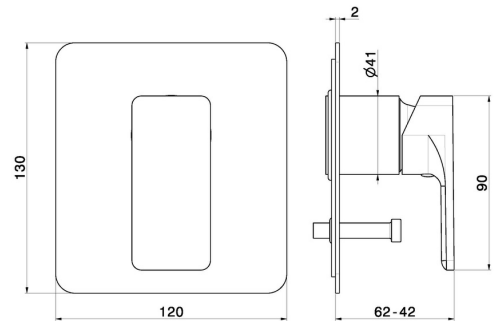

72670E.M0.072

Single lever concealed mixer with 2 ways out automatic diverter, 1/2" connections. External part - finish Copper Satin

FEATURES

Material	Brass
Installation	Wall concealed part
Control type	Single lever
Outlets	2 Ways Out
Water mixing	Mechanical
Required for installation	<u>10843.00.000</u>

TECHNICAL DRAWING

72670E.M0.072

Single lever concealed mixer with 2 ways out automatic diverter, 1/2" connections. External part - finish Copper Satin

AVAILABLE FINISHES

 **M0.072**
Copper Satin

 **01.014**
finish Matt White