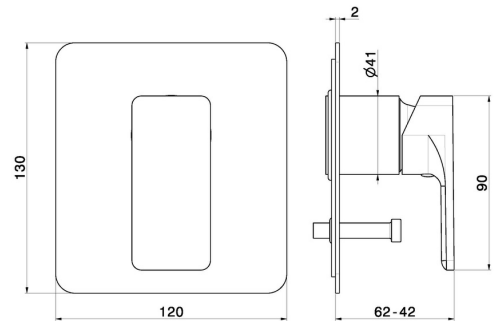

72670E.M0.075

Single lever concealed mixer with 2 ways out automatic diverter, 1/2" connections. External part - finish Copper Glossy

FEATURES

Material	Brass
Installation	Wall concealed part
Control type	Single lever
Outlets	2 Ways Out
Water mixing	Mechanical
Required for installation	<u>10843.00.000</u>

TECHNICAL DRAWING

72670E.M0.075

Single lever concealed mixer with 2 ways out automatic diverter, 1/2" connections. External part - finish Copper Glossy

AVAILABLE FINISHES

 **M0.075**
Copper Glossy

 **01.014**
finish Matt White