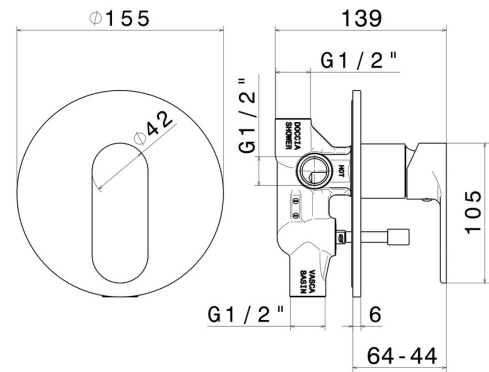

69370.01.093

Single lever concealed mixer with 2 ways out automatic diverter, 1/2" connections. With concealed part - finish Matt Black

FEATURES

Material	Brass
Installation	Wall concealed part
Control type	Single lever
Diverter type	Automatic diverter
Outlets	2 Ways Out
Water mixing	Mechanical

TECHNICAL DRAWING

69370.01.093

Single lever concealed mixer with 2 ways out automatic diverter, 1/2" connections. With concealed part - finish Matt Black

AVAILABLE FINISHES

01.093

Matt Black

21.018

finish Chrome