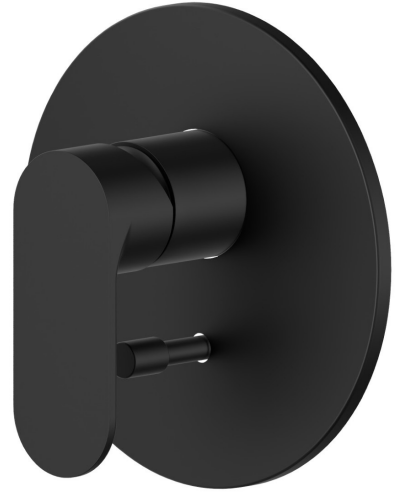

69370.01.093

Single lever concealed mixer with 2 ways out automatic diverter, 1/2" connections. With concealed part - finish Matt Black

FEATURES

Material	Brass
Installation	Wall concealed part
Control type	Single lever
Diverter type	Automatic diverter
Outlets	2 Ways Out
Water mixing	Mechanical

TECHNICAL DRAWING

69370.01.093

Single lever concealed mixer with 2 ways out automatic diverter, 1/2" connections. With concealed part - finish Matt Black

AVAILABLE FINISHES

01.093

Matt Black

21.018

finish Chrome