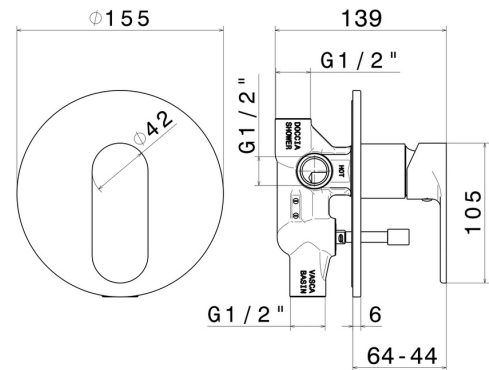

69370.21.018

Single lever concealed mixer with 2 ways out automatic diverter, 1/2" connections. With concealed part - finish Chrome

FEATURES

Material	Brass
Installation	Wall concealed part
Control type	Single lever
Diverter type	Automatic diverter
Outlets	2 Ways Out
Water mixing	Mechanical

TECHNICAL DRAWING

69370.21.018

Single lever concealed mixer with 2 ways out automatic diverter, 1/2" connections. With concealed part - finish Chrome

AVAILABLE FINISHES

21.018
Chrome

01.093
finish Matt Black