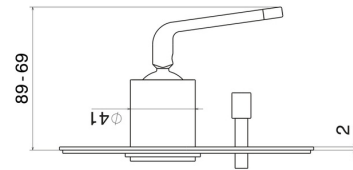

68471E.01.093

Single lever concealed mixer with 2 ways out automatic diverter - finish Matt Black

External part. 1/2" connections.

FEATURES

Material	Brass
Installation	Wall concealed part
Control type	Single lever
Diverter type	Automatic diverter
Outlets	2 Ways Out
Required for installation	<u>10843.00.000</u>

TECHNICAL DRAWING

68471E.01.093

Single lever concealed mixer with 2 ways out automatic diverter - finish Matt Black

AVAILABLE FINISHES

01.093

Matt Black

05.093

finish Chrome - Matt Black