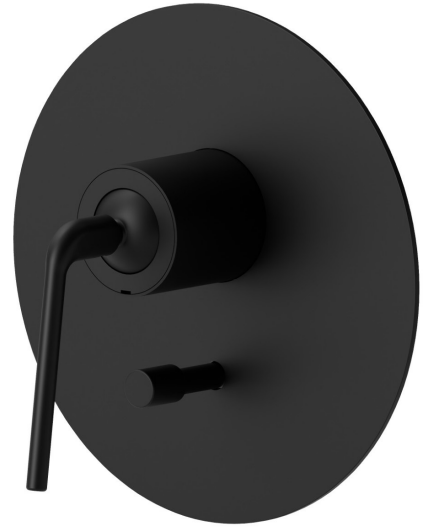

68471E.01.093

Single lever concealed mixer with 2 ways out automatic diverter - finish Matt Black

External part. 1/2" connections.

FEATURES

Material	Brass
Installation	Wall concealed part
Control type	Single lever
Diverter type	Automatic diverter
Outlets	2 Ways Out
Required for installation	<u>10843.00.000</u>

TECHNICAL DRAWING

68471E.01.093

Single lever concealed mixer with 2 ways out automatic diverter - finish Matt Black

AVAILABLE FINISHES

01.093

Matt Black

05.093

finish Chrome - Matt Black

61.020

finish PVD Glossy Gold

M2.070

finish Titanium Satin - Matt black

M2.071

finish Gold Satin - Matt black

M2.072

finish Copper Satin - Matt black

M2.075

finish Copper Glossy