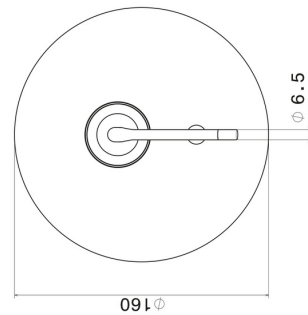

68471E.01.093

Single lever concealed mixer with 2 ways out automatic diverter - finish Matt Black

External part. 1/2" connections.

FEATURES

Material	Brass
Installation	Wall concealed part
Control type	Single lever
Diverter type	Automatic diverter
Outlets	2 Ways Out
Required for installation	<u>10843.00.000</u>

TECHNICAL DRAWING

68471E.01.093

Single lever concealed mixer with 2 ways out automatic diverter - finish Matt Black

AVAILABLE FINISHES

01.093

Matt Black

05.093

finish Chrome - Matt Black