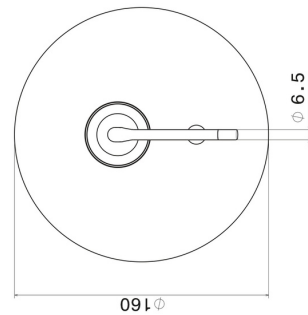

68471E.05.093

Single lever concealed mixer with 2 ways out automatic diverter - finish Chrome - Matt Black

External part. 1/2" connections.

Chrome - Matt Black

FEATURES

Material	Brass
Installation	Wall concealed part
Control type	Single lever
Diverter type	Automatic diverter
Outlets	2 Ways Out
Required for installation	<u>10843.00.000</u>

TECHNICAL DRAWING

68471E.05.093

Single lever concealed mixer with 2 ways out automatic diverter - finish Chrome - Matt Black

AVAILABLE FINISHES

05.093

Chrome - Matt Black

01.093

finish Matt Black