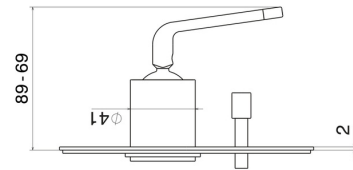

68471E.05.093

Single lever concealed mixer with 2 ways out automatic diverter - finish Chrome - Matt Black

External part. 1/2" connections.

Chrome - Matt Black

FEATURES

Material	Brass
Installation	Wall concealed part
Control type	Single lever
Diverter type	Automatic diverter
Outlets	2 Ways Out
Required for installation	<u>10843.00.000</u>

TECHNICAL DRAWING

68471E.05.093

Single lever concealed mixer with 2 ways out automatic diverter - finish Chrome - Matt Black

AVAILABLE FINISHES

05.093

Chrome - Matt Black

01.093

finish Matt Black