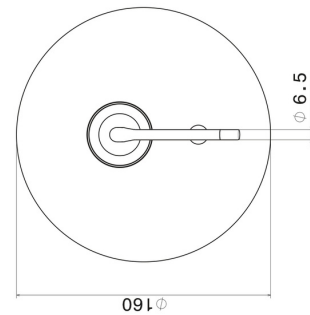

**68471E.61.020**

Single lever concealed mixer with 2 ways out automatic diverter - finish PVD Glossy Gold

External part. 1/2" connections.

PVD Glossy Gold

**FEATURES**

Material	<b>Brass</b>
Installation	<b>Wall concealed part</b>
Control type	<b>Single lever</b>
Diverter type	<b>Automatic diverter</b>
Outlets	<b>2 Ways Out</b>
Required for installation	<b><u>10843.00.000</u></b>

**TECHNICAL DRAWING**

**68471E.61.020**

Single lever concealed mixer with 2 ways out automatic diverter - finish PVD Glossy Gold