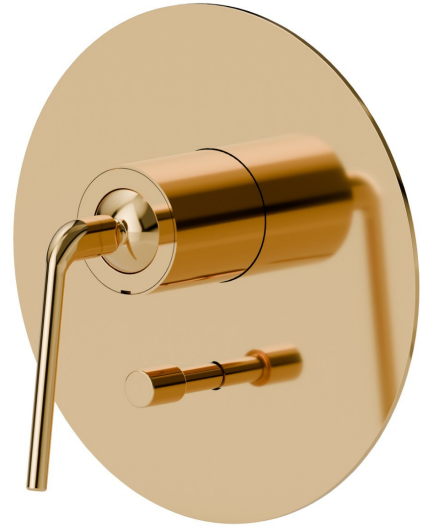

**68471E.61.020**

Single lever concealed mixer with 2 ways out automatic diverter - finish PVD Glossy Gold

External part. 1/2" connections.

PVD Glossy Gold

**FEATURES**

Material	<b>Brass</b>
Installation	<b>Wall concealed part</b>
Control type	<b>Single lever</b>
Diverter type	<b>Automatic diverter</b>
Outlets	<b>2 Ways Out</b>
Required for installation	<b><u>10843.00.000</u></b>

**TECHNICAL DRAWING**

**68471E.61.020**

Single lever concealed mixer with 2 ways out automatic diverter - finish PVD Glossy Gold

#### AVAILABLE FINISHES

---

**61.020**

PVD Glossy Gold

**01.093**

finish Matt Black

**05.093**

finish Chrome - Matt Black

**M2.070**

finish Titanium Satin - Matt black

**M2.071**

finish Gold Satin - Matt black

**M2.072**

finish Copper Satin - Matt black

**M2.075**

finish Copper Glossy