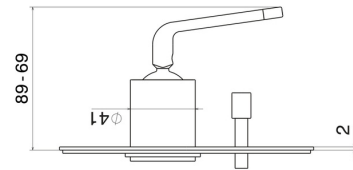

**68471E.61.020**

Single lever concealed mixer with 2 ways out automatic diverter - finish PVD Glossy Gold

External part. 1/2" connections.

PVD Glossy Gold

**FEATURES**

Material	<b>Brass</b>
Installation	<b>Wall concealed part</b>
Control type	<b>Single lever</b>
Diverter type	<b>Automatic diverter</b>
Outlets	<b>2 Ways Out</b>
Required for installation	<b><u>10843.00.000</u></b>

**TECHNICAL DRAWING**

**68471E.61.020**

Single lever concealed mixer with 2 ways out automatic diverter - finish PVD Glossy Gold