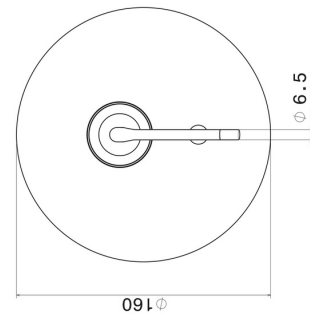

68471E.M2.070

Single lever concealed mixer with 2 ways out automatic diverter - finish Titanium Satin - Matt black

External part. 1/2" connections.

FEATURES

Material	Brass
Installation	Wall concealed part
Control type	Single lever
Diverter type	Automatic diverter
Outlets	2 Ways Out
Required for installation	<u>10843.00.000</u>

TECHNICAL DRAWING

 **AR Preview**
try it in your home

More Details
on our [website](#)

68471E.M2.070

Single lever concealed mixer with 2 ways out automatic diverter - finish Titanium Satin - Matt black

AVAILABLE FINISHES