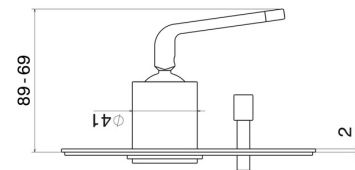

68471E.M2.070

Single lever concealed mixer with 2 ways out automatic diverter - finish Titanium Satin - Matt black

External part. 1/2" connections.

FEATURES

Material	Brass
Installation	Wall concealed part
Control type	Single lever
Diverter type	Automatic diverter
Outlets	2 Ways Out
Required for installation	<u>10843.00.000</u>

TECHNICAL DRAWING

 **AR Preview**
try it in your home

More Details
on our [website](#)

68471E.M2.070

Single lever concealed mixer with 2 ways out automatic diverter - finish Titanium Satin - Matt black

AVAILABLE FINISHES