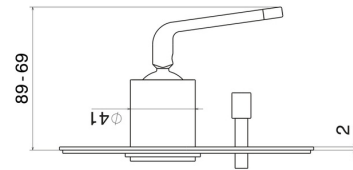

TECHNICAL DRAWING