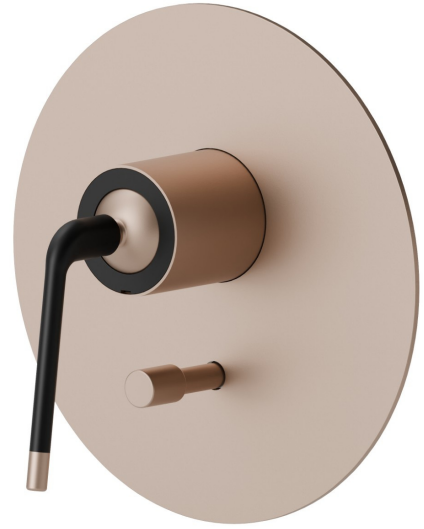

68471E.M2.072

Single lever concealed mixer with 2 ways out automatic diverter - finish Copper Satin - Matt black

External part. 1/2" connections.

FEATURES

Material	Brass
Installation	Wall concealed part
Control type	Single lever
Diverter type	Automatic diverter
Outlets	2 Ways Out
Required for installation	<u>10843.00.000</u>

TECHNICAL DRAWING

68471E.M2.072

Single lever concealed mixer with 2 ways out automatic diverter - finish Copper Satin - Matt black

AVAILABLE FINISHES

M2.072

Copper Satin - Matt black

01.093

finish Matt Black

05.093

finish Chrome - Matt Black

61.020

finish PVD Glossy Gold

M2.070

finish Titanium Satin - Matt black

M2.071

finish Gold Satin - Matt black

M2.075

finish Copper Glossy