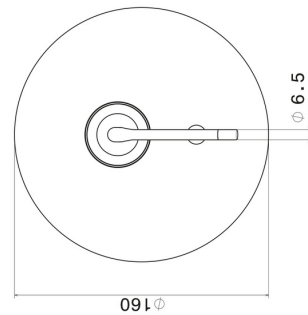

68471E.M2.072

Single lever concealed mixer with 2 ways out automatic diverter - finish Copper Satin - Matt black

External part. 1/2" connections.

FEATURES

Material	Brass
Installation	Wall concealed part
Control type	Single lever
Diverter type	Automatic diverter
Outlets	2 Ways Out
Required for installation	<u>10843.00.000</u>

TECHNICAL DRAWING

68471E.M2.072

Single lever concealed mixer with 2 ways out automatic diverter - finish Copper Satin - Matt black

AVAILABLE FINISHES

M2.072

Copper Satin - Matt black

01.093

finish Matt Black