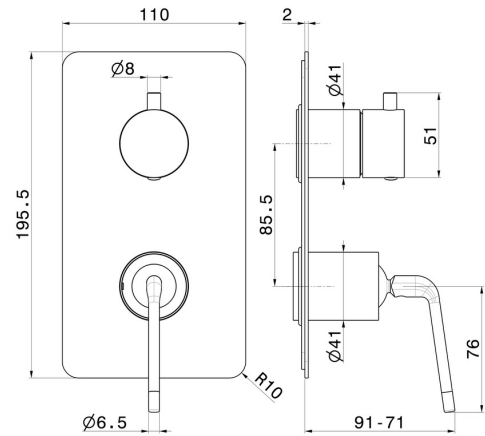

68473E.01.093

Single lever concealed mixer with 2 ways out automatic diverter - finish Matt Black

External part. 1/2" connections.

FEATURES

Material	Brass
Installation	Wall concealed part
Control type	Single lever
Diverter type	Mechanic diverter
Outlets	2 Ways Out
Water mixing	Mechanical
Required for installation	<u>31087.00.000</u>

TECHNICAL DRAWING

68473E.01.093

Single lever concealed mixer with 2 ways out automatic diverter - finish Matt Black

AVAILABLE FINISHES

01.093

Matt Black

05.093

finish Chrome - Matt Black