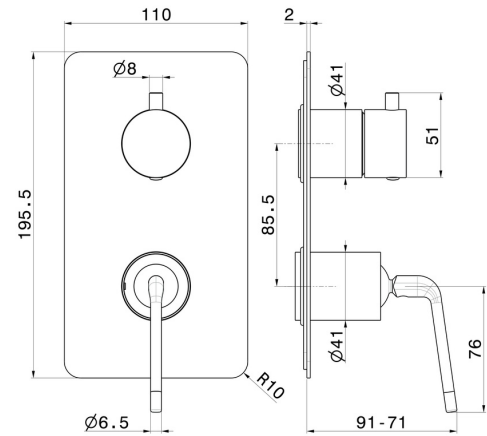

## 68473E.05.093

Single lever concealed mixer with 2 ways out automatic diverter - finish Chrome - Matt Black

External part. 1/2" connections.

Chrome - Matt Black

### FEATURES

Material	<b>Brass</b>
Installation	<b>Wall concealed part</b>
Control type	<b>Single lever</b>
Diverter type	<b>Mechanic diverter</b>
Outlets	<b>2 Ways Out</b>
Water mixing	<b>Mechanical</b>
Required for installation	<b><u>31087.00.000</u></b>

### TECHNICAL DRAWING

**68473E.05.093**

Single lever concealed mixer with 2 ways out automatic diverter - finish Chrome - Matt Black