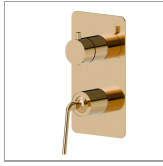

68473E.61.020

Single lever concealed mixer with 2 ways out automatic diverter - finish PVD Glossy Gold

External part. 1/2" connections.

PVD Glossy Gold

FEATURES

Material	Brass
Installation	Wall concealed part
Control type	Single lever
Diverter type	Mechanic diverter
Outlets	2 Ways Out
Water mixing	Mechanical
Required for installation	<u>31087.00.000</u>

TECHNICAL DRAWING

68473E.61.020

Single lever concealed mixer with 2 ways out automatic diverter - finish PVD Glossy Gold

AVAILABLE FINISHES

61.020

PVD Glossy Gold

01.093

finish Matt Black

05.093

finish Chrome - Matt Black

M2.070

finish Titanium Satin - Matt black

M2.071

finish Gold Satin - Matt black

M2.072

finish Copper Satin - Matt black

M2.075

finish Copper Glossy