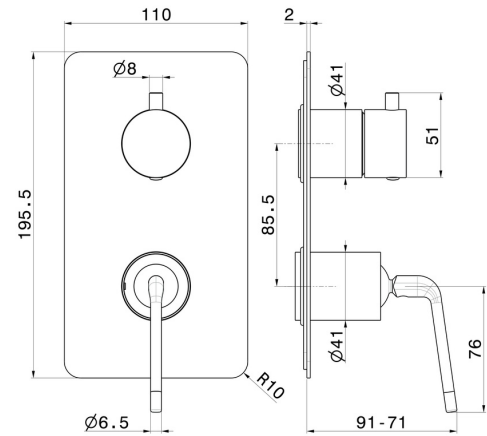

68473E.61.020

Single lever concealed mixer with 2 ways out automatic diverter - finish PVD Glossy Gold

External part. 1/2" connections.

PVD Glossy Gold

FEATURES

Material	Brass
Installation	Wall concealed part
Control type	Single lever
Diverter type	Mechanic diverter
Outlets	2 Ways Out
Water mixing	Mechanical
Required for installation	<u>31087.00.000</u>

TECHNICAL DRAWING

68473E.61.020

Single lever concealed mixer with 2 ways out automatic diverter - finish PVD Glossy Gold

AVAILABLE FINISHES

61.020

PVD Glossy Gold

01.093

finish Matt Black