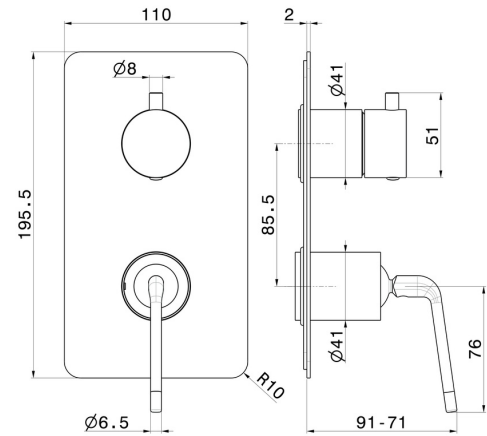

68473E.M2.070

Single lever concealed mixer with 2 ways out automatic diverter - finish Titanium Satin - Matt black

External part. 1/2" connections.

Titanium Satin - Matt black

FEATURES

Material	Brass
Installation	Wall concealed part
Control type	Single lever
Diverter type	Mechanic diverter
Outlets	2 Ways Out
Water mixing	Mechanical
Required for installation	<u>31087.00.000</u>

TECHNICAL DRAWING

68473E.M2.070

Single lever concealed mixer with 2 ways out automatic diverter - finish Titanium Satin - Matt black

AVAILABLE FINISHES

M2.070

Titanium Satin - Matt black

01.093

finish Matt Black