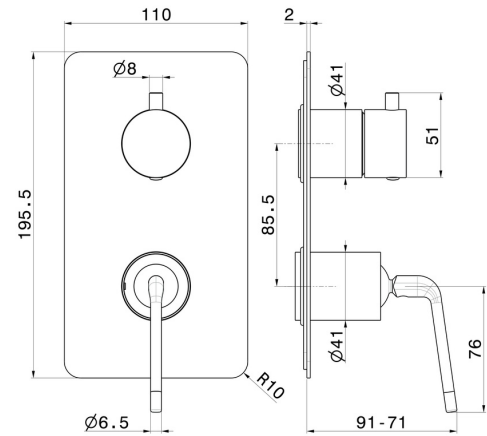

## 68473E.M2.072

Single lever concealed mixer with 2 ways out automatic diverter - finish Copper Satin - Matt black

External part. 1/2" connections.

Copper Satin - Matt black

### FEATURES

Material	<b>Brass</b>
Installation	<b>Wall concealed part</b>
Control type	<b>Single lever</b>
Diverter type	<b>Mechanic diverter</b>
Outlets	<b>2 Ways Out</b>
Water mixing	<b>Mechanical</b>
Required for installation	<b><u>31087.00.000</u></b>

### TECHNICAL DRAWING

**68473E.M2.072**

Single lever concealed mixer with 2 ways out automatic diverter - finish Copper Satin - Matt black