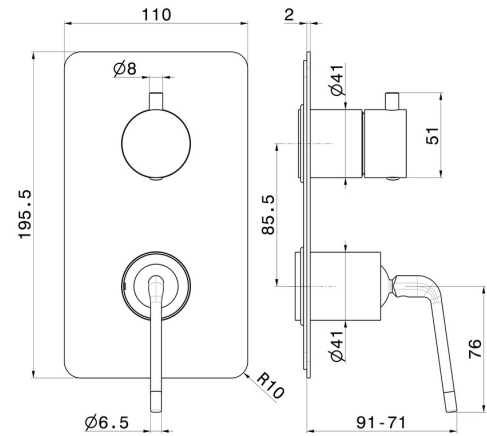

68473E.M2.075

Single lever concealed mixer with 2 ways out automatic diverter - finish Copper Glossy

External part. 1/2" connections.

FEATURES

Material	Brass
Installation	Wall concealed part
Control type	Single lever
Diverter type	Mechanic diverter
Outlets	2 Ways Out
Water mixing	Mechanical
Required for installation	<u>31087.00.000</u>

TECHNICAL DRAWING

68473E.M2.075

Single lever concealed mixer with 2 ways out automatic diverter - finish Copper Glossy

AVAILABLE FINISHES

M2.075

Copper Glossy

01.093

finish Matt Black