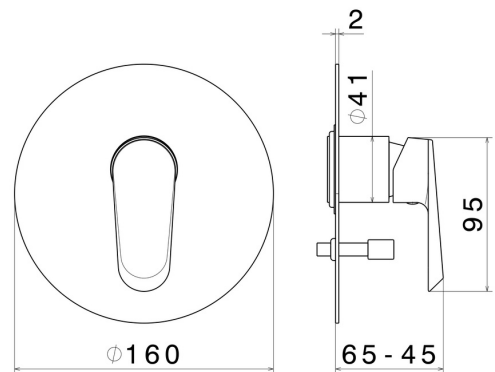

68970E.01.093

Single lever concealed mixer with 2 ways out automatic diverter. External part. 1/2" connections - finish Matt Black

FEATURES

Material	Brass
Installation	Wall concealed part
Control type	Single lever
Diverter type	Automatic diverter
Outlets	2 Ways Out
Water mixing	Mechanical
Required for installation	<u>10843.00.000</u>

TECHNICAL DRAWING

68970E.01.093

Single lever concealed mixer with 2 ways out automatic diverter. External part. 1/2" connections - finish Matt Black

AVAILABLE FINISHES

01.093

Matt Black

21.018

finish Chrome