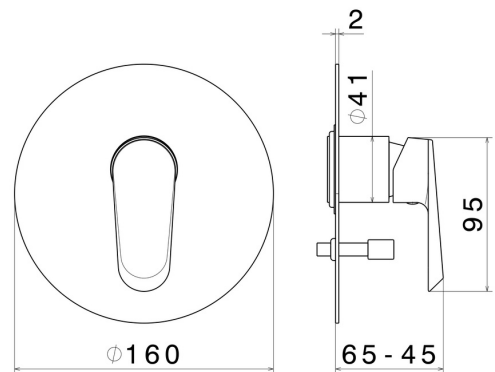

**68970E.21.018**

Single lever concealed mixer with 2 ways out automatic diverter. External part. 1/2" connections - finish Chrome

**FEATURES**

Material	<b>Brass</b>
Installation	<b>Wall concealed part</b>
Control type	<b>Single lever</b>
Diverter type	<b>Automatic diverter</b>
Outlets	<b>2 Ways Out</b>
Water mixing	<b>Mechanical</b>
Required for installation	<b><u>10843.00.000</u></b>

**TECHNICAL DRAWING**

**68970E.21.018**

Single lever concealed mixer with 2 ways out automatic diverter. External part. 1/2" connections - finish Chrome

**AVAILABLE FINISHES**

---

**21.018**  
Chrome

**01.093**  
finish Matt Black

**59.066**  
finish PVD Brushed steel

**59.097**  
finish PVD Brushed Gold