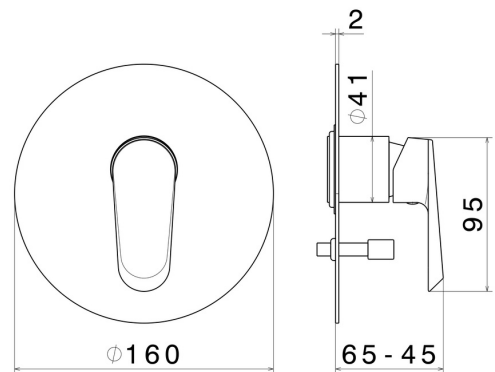

68970E.59.066

Single lever concealed mixer with 2 ways out automatic diverter. External part. 1/2" connections - finish PVD Brushed steel

FEATURES

Material	Brass
Installation	Wall concealed part
Control type	Single lever
Diverter type	Automatic diverter
Outlets	2 Ways Out
Water mixing	Mechanical
Required for installation	<u>10843.00.000</u>

TECHNICAL DRAWING

68970E.59.066

Single lever concealed mixer with 2 ways out automatic diverter. External part. 1/2" connections - finish PVD Brushed steel

AVAILABLE FINISHES

 **59.066**
PVD Brushed steel