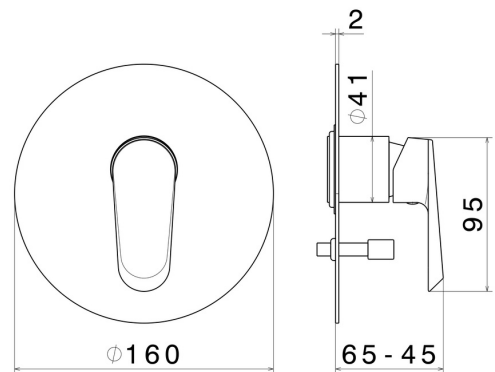

68970E.59.097

Single lever concealed mixer with 2 ways out automatic diverter. External part. 1/2" connections - finish PVD Brushed Gold

FEATURES

Material	Brass
Installation	Wall concealed part
Control type	Single lever
Diverter type	Automatic diverter
Outlets	2 Ways Out
Water mixing	Mechanical
Required for installation	<u>10843.00.000</u>

TECHNICAL DRAWING

68970E.59.097

Single lever concealed mixer with 2 ways out automatic diverter. External part. 1/2" connections - finish PVD Brushed Gold

AVAILABLE FINISHES

 **59.097**
PVD Brushed Gold

 **01.093**
finish Matt Black

 **21.018**
finish Chrome

 **59.066**
finish PVD Brushed steel