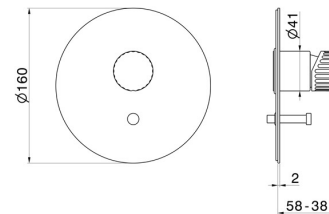

TECHNICAL DRAWING