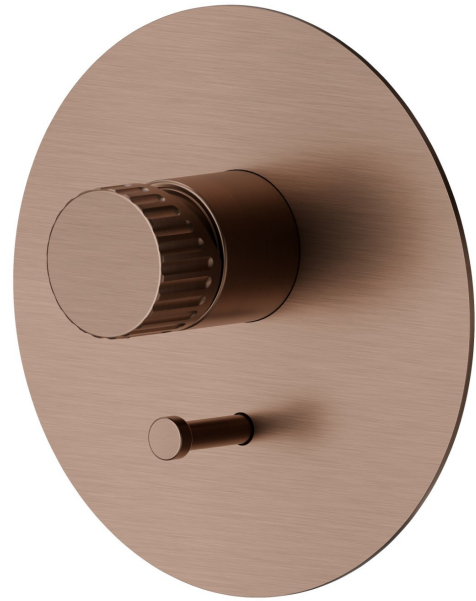

74270ex.59.067

Single lever concealed mixer with 2 ways out automatic diverter - finish PVD Brushed Copper Bronze

External part.

1/2" connections.

FEATURES

Material	Stainless Steel
Installation	Deck-mounted
Control type	Single lever
Diverter type	Automatic diverter
Outlets	2 Ways Out
Water mixing	Mechanical
Required for installation	<u>10843.00.000</u>

TECHNICAL DRAWING

 **AR Preview**
try it in your home

More Details
on our [website](#)

74270ex.59.067

Single lever concealed mixer with 2 ways out automatic diverter - finish PVD Brushed Copper Bronze

AVAILABLE FINISHES

59.067

PVD Brushed Copper Bronze

50.050

finish Stainless Steel

59.064

finish PVD Brushed Gun Metal

59.098

finish PVD Brushed Pale Gold