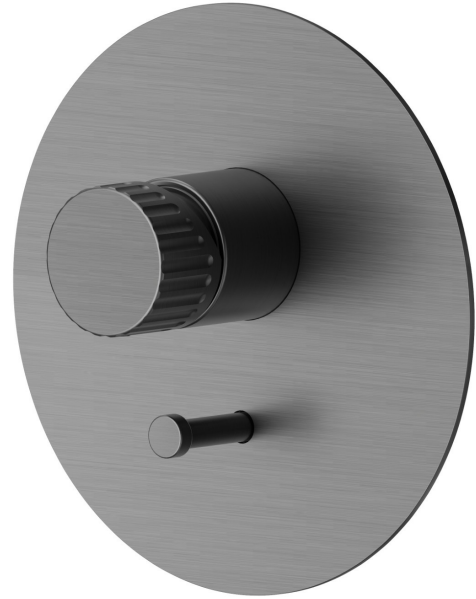

74270ex.59.064

Single lever concealed mixer with 2 ways out automatic diverter - finish PVD Brushed Gun Metal

External part.

1/2" connections.

PVD Brushed Gun Metal

FEATURES

Material	Stainless Steel
Installation	Deck-mounted
Control type	Single lever
Diverter type	Automatic diverter
Outlets	2 Ways Out
Water mixing	Mechanical
Required for installation	<u>10843.00.000</u>

TECHNICAL DRAWING

74270ex.59.064

Single lever concealed mixer with 2 ways out automatic diverter - finish PVD Brushed Gun Metal

AVAILABLE FINISHES

59.064

finish PVD Brushed Gun Metal

50.050

finish Stainless Steel

59.067

finish PVD Brushed Copper Bronze

59.098

finish PVD Brushed Pale Gold