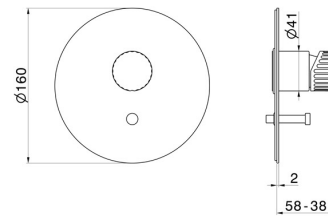

74270ex.59.064

Single lever concealed mixer with 2 ways out automatic diverter - finish PVD Brushed Gun Metal

External part.

1/2" connections.

PVD Brushed Gun Metal

FEATURES

Material	Stainless Steel
Installation	Deck-mounted
Control type	Single lever
Diverter type	Automatic diverter
Outlets	2 Ways Out
Water mixing	Mechanical
Required for installation	<u>10843.00.000</u>

TECHNICAL DRAWING

74270ex.59.064

Single lever concealed mixer with 2 ways out automatic diverter - finish PVD Brushed Gun Metal

AVAILABLE FINISHES

59.064

finish PVD Brushed Gun Metal

50.050

finish Stainless Steel