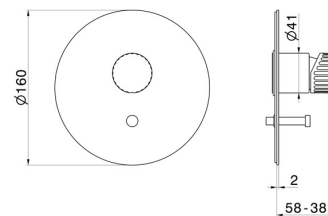

74270ex.59.098

Single lever concealed mixer with 2 ways out automatic diverter - finish PVD Brushed Pale Gold

External part.

1/2" connections.

FEATURES

Material	Stainless Steel
Installation	Deck-mounted
Control type	Single lever
Diverter type	Automatic diverter
Outlets	2 Ways Out
Water mixing	Mechanical
Required for installation	<u>10843.00.000</u>

TECHNICAL DRAWING

74270ex.59.098

Single lever concealed mixer with 2 ways out automatic diverter - finish PVD Brushed Pale Gold

AVAILABLE FINISHES

59.098

PVD Brushed Pale Gold

50.050

finish Stainless Steel