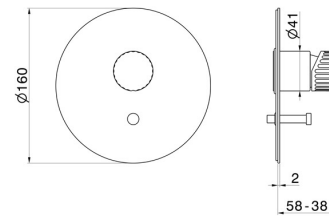

74270ex.50.050

Single lever concealed mixer with 2 ways out automatic diverter - finish Stainless Steel

External part.

1/2" connections.

Stainless Steel

FEATURES

Material	Stainless Steel
Installation	Deck-mounted
Control type	Single lever
Diverter type	Automatic diverter
Outlets	2 Ways Out
Water mixing	Mechanical
Required for installation	<u>10843.00.000</u>

TECHNICAL DRAWING

74270ex.50.050

Single lever concealed mixer with 2 ways out automatic diverter - finish Stainless Steel

AVAILABLE FINISHES

50.050

Stainless Steel

59.064

finish PVD Brushed Gun Metal