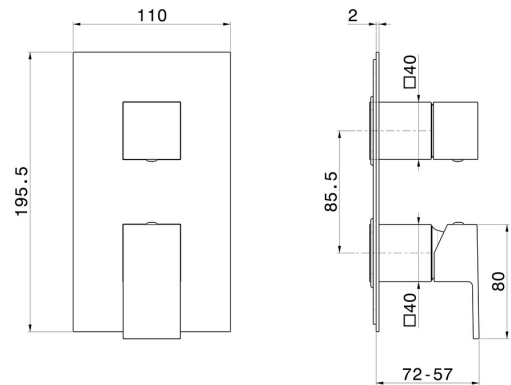

67694E.21.018

Single lever concealed mixer with 2 ways out mechanic diverter, 1/2" connections. External part - finish Chrome

FEATURES

Material	Brass
Installation	Wall concealed part
Outlets	2 Ways Out
Water mixing	Thermostatic
Required for installation	<u>31032.00.000</u>

TECHNICAL DRAWING

67694E.21.018

Single lever concealed mixer with 2 ways out mechanic diverter, 1/2" connections. External part - finish Chrome

AVAILABLE FINISHES

21.018

Chrome

01.093

finish Matt Black