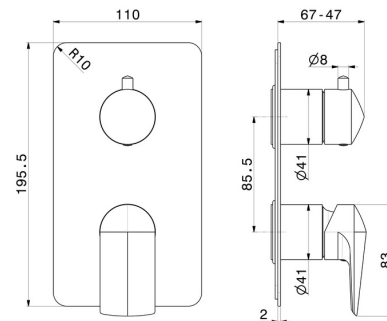

72274E.01.014

Single lever concealed mixer with 2 ways out mechanic diverter, 1/2" connections. External part - finish Matt White

FEATURES

Material	Brass
Installation	Wall concealed part
Control type	Single lever
Diverter type	Mechanic diverter
Outlets	2 Ways Out
Water mixing	Mechanical

TECHNICAL DRAWING

72274E.01.014

Single lever concealed mixer with 2 ways out mechanic diverter, 1/2" connections. External part - finish Matt White

AVAILABLE FINISHES

01.014

Matt White

01.093

finish Matt Black