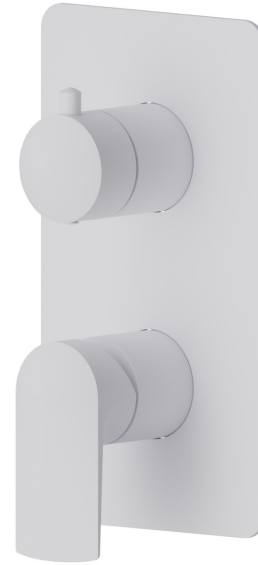

72274E.01.014

Single lever concealed mixer with 2 ways out mechanic diverter, 1/2" connections. External part - finish Matt White

FEATURES

Material	Brass
Installation	Wall concealed part
Control type	Single lever
Diverter type	Mechanic diverter
Outlets	2 Ways Out
Water mixing	Mechanical

TECHNICAL DRAWING

72274E.01.014

Single lever concealed mixer with 2 ways out mechanic diverter, 1/2" connections. External part - finish Matt White

AVAILABLE FINISHES

01.014

Matt White

01.093

finish Matt Black

21.018

finish Chrome

58.061

finish PVD Copper Bronze

58.063

finish PVD Gun Metal

59.064

finish PVD Brushed Gun Metal