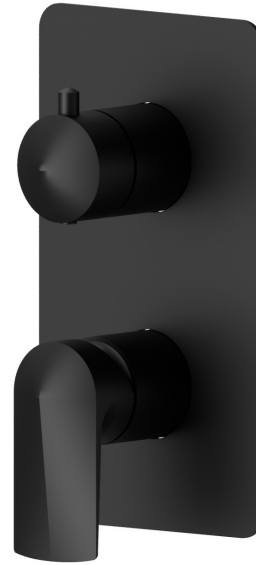

## 72274E.01.093

Single lever concealed mixer with 2 ways out mechanic diverter, 1/2" connections. External part - finish Matt Black

### FEATURES

Material	<b>Brass</b>
Installation	<b>Wall concealed part</b>
Control type	<b>Single lever</b>
Diverter type	<b>Mechanic diverter</b>
Outlets	<b>2 Ways Out</b>
Water mixing	<b>Mechanical</b>

### TECHNICAL DRAWING

**72274E.01.093**

Single lever concealed mixer with 2 ways out mechanic diverter, 1/2" connections. External part - finish Matt Black

**AVAILABLE FINISHES**

---

**01.093**

Matt Black

**01.014**