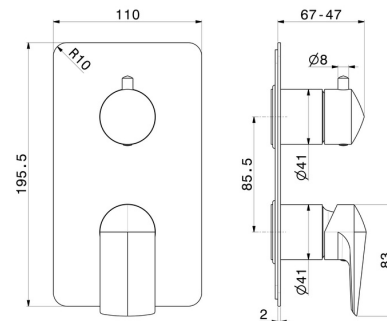

## 72274E.01.093

Single lever concealed mixer with 2 ways out mechanic diverter, 1/2" connections. External part - finish Matt Black

### TECHNICAL DRAWING

**72274E.01.093**

Single lever concealed mixer with 2 ways out mechanic diverter, 1/2" connections. External part - finish Matt Black

**AVAILABLE FINISHES**

---

**01.093**

Matt Black

**01.014**