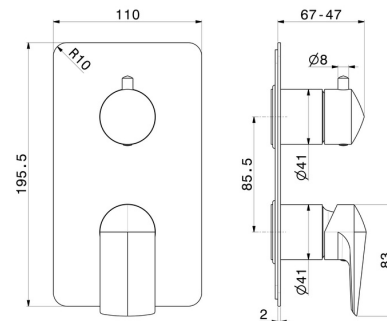

72274E.21.018

Single lever concealed mixer with 2 ways out mechanic diverter, 1/2" connections. External part - finish Chrome

FEATURES

| | |
|---------------|----------------------------|
| Material | Brass |
| Installation | Wall concealed part |
| Control type | Single lever |
| Diverter type | Mechanic diverter |
| Outlets | 2 Ways Out |
| Water mixing | Mechanical |

TECHNICAL DRAWING

72274E.21.018

Single lever concealed mixer with 2 ways out mechanic diverter, 1/2" connections. External part - finish Chrome

AVAILABLE FINISHES

21.018

Chrome

01.014

finish Matt White