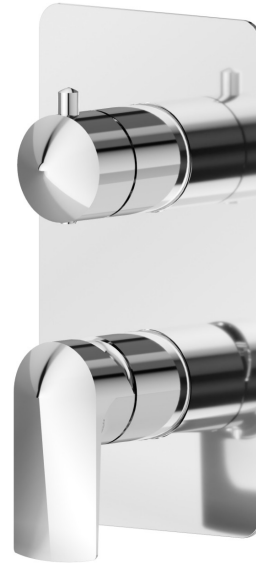

72274E.21.018

Single lever concealed mixer with 2 ways out mechanic diverter, 1/2" connections. External part - finish Chrome

FEATURES

| | |
|---------------|----------------------------|
| Material | Brass |
| Installation | Wall concealed part |
| Control type | Single lever |
| Diverter type | Mechanic diverter |
| Outlets | 2 Ways Out |
| Water mixing | Mechanical |

TECHNICAL DRAWING

72274E.21.018

Single lever concealed mixer with 2 ways out mechanic diverter, 1/2" connections. External part - finish Chrome

AVAILABLE FINISHES

21.018

Chrome

01.014

finish Matt White