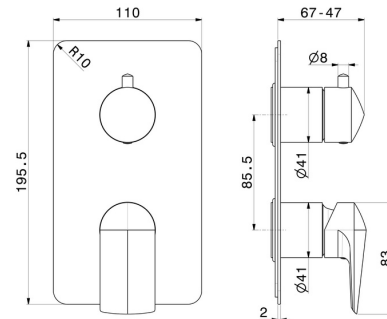

72274E.58.061

Single lever concealed mixer with 2 ways out mechanic diverter, 1/2" connections. External part - finish PVD Copper Bronze

FEATURES

Material	Brass
Installation	Wall concealed part
Control type	Single lever
Diverter type	Mechanic diverter
Outlets	2 Ways Out
Water mixing	Mechanical

TECHNICAL DRAWING

72274E.58.061

Single lever concealed mixer with 2 ways out mechanic diverter, 1/2" connections. External part - finish PVD Copper Bronze

AVAILABLE FINISHES

58.061
PVD Copper Bronze

01.014
finish Matt White