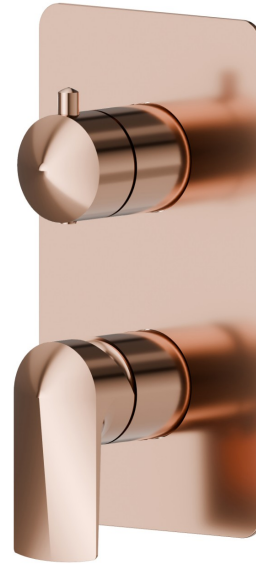

72274E.58.061

Single lever concealed mixer with 2 ways out mechanic diverter, 1/2" connections. External part - finish PVD Copper Bronze

FEATURES

Material	Brass
Installation	Wall concealed part
Control type	Single lever
Diverter type	Mechanic diverter
Outlets	2 Ways Out
Water mixing	Mechanical

TECHNICAL DRAWING

72274E.58.061

Single lever concealed mixer with 2 ways out mechanic diverter, 1/2" connections. External part - finish PVD Copper Bronze

AVAILABLE FINISHES

58.061
PVD Copper Bronze

01.014
finish Matt White

01.093
finish Matt Black

21.018
finish Chrome

58.063
finish PVD Gun Metal

59.064
finish PVD Brushed Gun Metal

59.067
finish PVD Brushed Copper Bronze

59.097
finish PVD Brushed Gold

61.020
finish PVD Glossy Gold