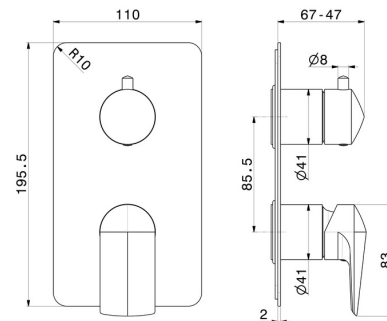

72274E.58.063

Single lever concealed mixer with 2 ways out mechanic diverter, 1/2" connections. External part - finish PVD Gun Metal

FEATURES

Material	Brass
Installation	Wall concealed part
Control type	Single lever
Diverter type	Mechanic diverter
Outlets	2 Ways Out
Water mixing	Mechanical

TECHNICAL DRAWING

72274E.58.063

Single lever concealed mixer with 2 ways out mechanic diverter, 1/2" connections. External part - finish PVD Gun Metal

AVAILABLE FINISHES

58.063

PVD Gun Metal

01.014

finish Matt White