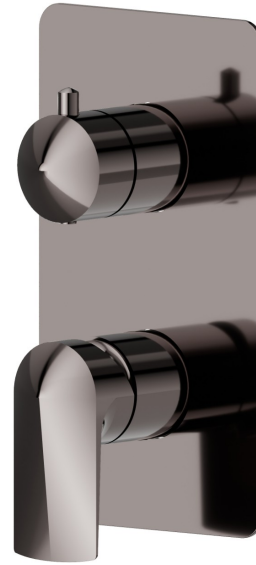

72274E.58.063

Single lever concealed mixer with 2 ways out mechanic diverter, 1/2" connections. External part - finish PVD Gun Metal

FEATURES

Material	Brass
Installation	Wall concealed part
Control type	Single lever
Diverter type	Mechanic diverter
Outlets	2 Ways Out
Water mixing	Mechanical

TECHNICAL DRAWING

72274E.58.063

Single lever concealed mixer with 2 ways out mechanic diverter, 1/2" connections. External part - finish PVD Gun Metal

AVAILABLE FINISHES

58.063

PVD Gun Metal

01.014

finish Matt White