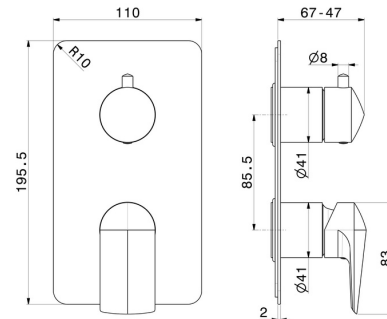

72274E.59.064

Single lever concealed mixer with 2 ways out mechanic diverter, 1/2" connections. External part - finish PVD Brushed Gun Metal

FEATURES

Material	Brass
Installation	Wall concealed part
Control type	Single lever
Diverter type	Mechanic diverter
Outlets	2 Ways Out
Water mixing	Mechanical

TECHNICAL DRAWING

72274E.59.064

Single lever concealed mixer with 2 ways out mechanic diverter, 1/2" connections. External part - finish PVD Brushed Gun Metal

AVAILABLE FINISHES

59.064

PVD Brushed Gun Metal