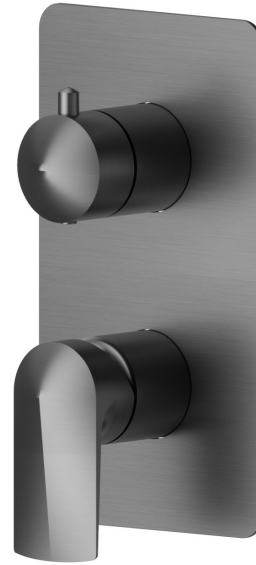

72274E.59.064

Single lever concealed mixer with 2 ways out mechanic diverter, 1/2" connections. External part - finish PVD Brushed Gun Metal

FEATURES

Material	Brass
Installation	Wall concealed part
Control type	Single lever
Diverter type	Mechanic diverter
Outlets	2 Ways Out
Water mixing	Mechanical

TECHNICAL DRAWING

72274E.59.064

Single lever concealed mixer with 2 ways out mechanic diverter, 1/2" connections. External part - finish PVD Brushed Gun Metal

AVAILABLE FINISHES

59.064

PVD Brushed Gun Metal

01.014

finish Matt White

01.093

finish Matt Black

21.018

finish Chrome

58.061

finish PVD Copper Bronze