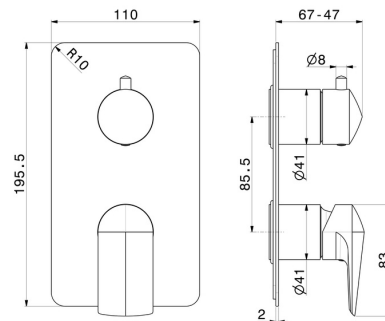

**72274E.59.067**

Single lever concealed mixer with 2 ways out mechanic diverter, 1/2" connections. External part - finish PVD Brushed Copper Bronze

PVD Brushed Copper Bronze

**FEATURES**

Material	<b>Brass</b>
Installation	<b>Wall concealed part</b>
Control type	<b>Single lever</b>
Diverter type	<b>Mechanic diverter</b>
Outlets	<b>2 Ways Out</b>
Water mixing	<b>Mechanical</b>

**TECHNICAL DRAWING**

**72274E.59.067**

Single lever concealed mixer with 2 ways out mechanic diverter, 1/2" connections. External part - finish PVD Brushed Copper Bronze

**AVAILABLE FINISHES**

---

**59.067**