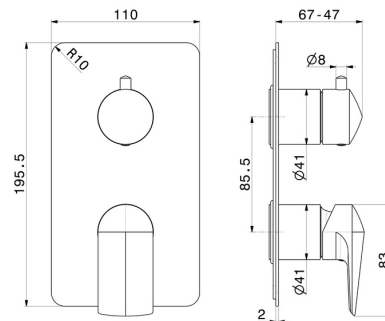

**72274E.59.097**

Single lever concealed mixer with 2 ways out mechanic diverter, 1/2" connections. External part - finish PVD Brushed Gold

**FEATURES**

Material	<b>Brass</b>
Installation	<b>Wall concealed part</b>
Control type	<b>Single lever</b>
Diverter type	<b>Mechanic diverter</b>
Outlets	<b>2 Ways Out</b>
Water mixing	<b>Mechanical</b>

**TECHNICAL DRAWING**

**72274E.59.097**

Single lever concealed mixer with 2 ways out mechanic diverter, 1/2" connections. External part - finish PVD Brushed Gold

**AVAILABLE FINISHES**

---

**59.097**

PVD Brushed Gold