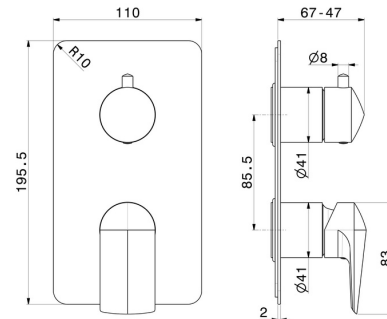

72274E.61.020

Single lever concealed mixer with 2 ways out mechanic diverter, 1/2" connections. External part - finish PVD Glossy Gold

FEATURES

| | |
|---------------|----------------------------|
| Material | Brass |
| Installation | Wall concealed part |
| Control type | Single lever |
| Diverter type | Mechanic diverter |
| Outlets | 2 Ways Out |
| Water mixing | Mechanical |

TECHNICAL DRAWING

72274E.61.020

Single lever concealed mixer with 2 ways out mechanic diverter, 1/2" connections. External part - finish PVD Glossy Gold

AVAILABLE FINISHES

61.020

PVD Glossy Gold

01.014

finish Matt White