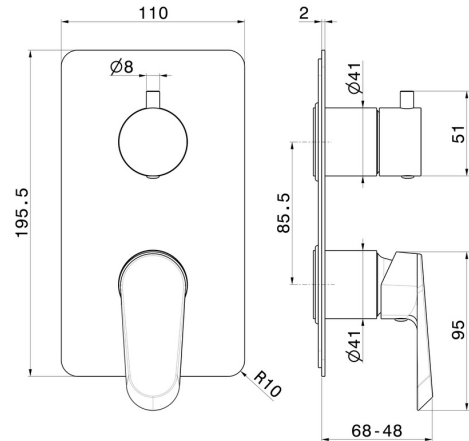

68974E.01.093

Single lever concealed mixer with 2 ways out mechanical diverter, 1/2" connections. External part - finish Matt Black

FEATURES

Material	Brass
Installation	Wall concealed part
Control type	Single lever
Diverter type	Mechanic diverter
Outlets	3 Ways Out
Water mixing	Mechanical
Required for installation	<u>31087.00.000</u>

TECHNICAL DRAWING

68974E.01.093

Single lever concealed mixer with 2 ways out mechanical diverter, 1/2" connections. External part - finish Matt Black

AVAILABLE FINISHES

 **01.093**
Matt Black

 **21.018**
finish Chrome