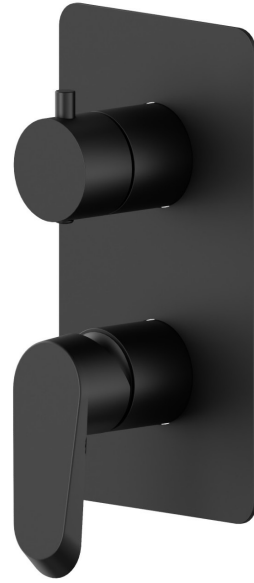

68974E.01.093

Single lever concealed mixer with 2 ways out mechanical diverter, 1/2" connections. External part - finish Matt Black

FEATURES

Material	Brass
Installation	Wall concealed part
Control type	Single lever
Diverter type	Mechanic diverter
Outlets	3 Ways Out
Water mixing	Mechanical
Required for installation	<u>31087.00.000</u>

TECHNICAL DRAWING

68974E.01.093

Single lever concealed mixer with 2 ways out mechanical diverter, 1/2" connections. External part - finish Matt Black

AVAILABLE FINISHES

 **01.093**
Matt Black

 **21.018**
finish Chrome

 **59.066**
finish PVD Brushed steel

 **59.097**
finish PVD Brushed Gold