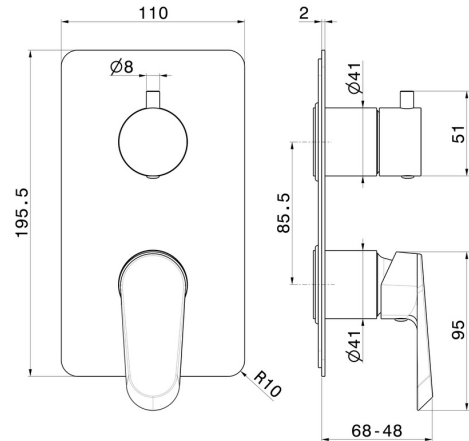

68974E.21.018

Single lever concealed mixer with 2 ways out mechanical diverter, 1/2" connections. External part - finish Chrome

FEATURES

Material	Brass
Installation	Wall concealed part
Control type	Single lever
Diverter type	Mechanic diverter
Outlets	3 Ways Out
Water mixing	Mechanical
Required for installation	<u>31087.00.000</u>

TECHNICAL DRAWING

68974E.21.018

Single lever concealed mixer with 2 ways out mechanical diverter, 1/2" connections. External part - finish Chrome

AVAILABLE FINISHES

21.018

Chrome

01.093

finish Matt Black