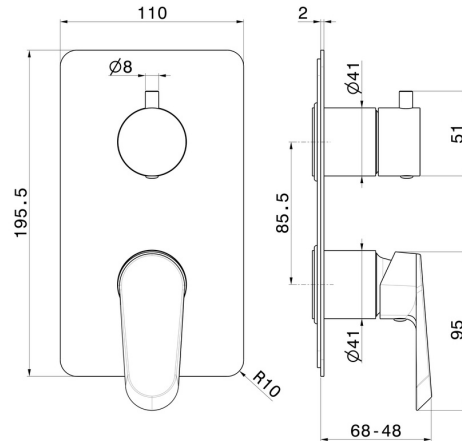

68974E.59.066

Single lever concealed mixer with 2 ways out mechanical diverter, 1/2" connections. External part - finish PVD Brushed steel

FEATURES

Material	Brass
Installation	Wall concealed part
Control type	Single lever
Diverter type	Mechanic diverter
Outlets	3 Ways Out
Water mixing	Mechanical
Required for installation	<u>31087.00.000</u>

TECHNICAL DRAWING

68974E.59.066

Single lever concealed mixer with 2 ways out mechanical diverter, 1/2" connections. External part - finish PVD Brushed steel

AVAILABLE FINISHES

 **59.066**
PVD Brushed steel