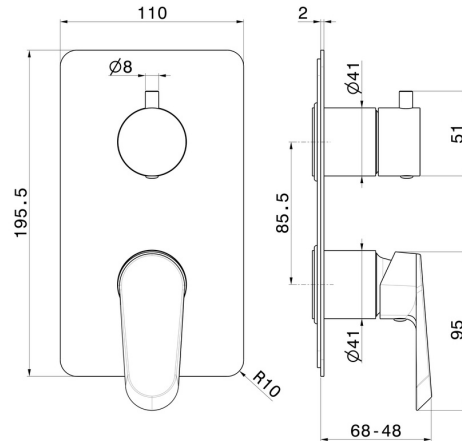

**68974E.59.097**

Single lever concealed mixer with 2 ways out mechanical diverter, 1/2" connections. External part - finish PVD Brushed Gold

**FEATURES**

Material	<b>Brass</b>
Installation	<b>Wall concealed part</b>
Control type	<b>Single lever</b>
Diverter type	<b>Mechanic diverter</b>
Outlets	<b>3 Ways Out</b>
Water mixing	<b>Mechanical</b>
Required for installation	<b><u>31087.00.000</u></b>

**TECHNICAL DRAWING**

**68974E.59.097**

Single lever concealed mixer with 2 ways out mechanical diverter, 1/2" connections. External part - finish PVD Brushed Gold

**AVAILABLE FINISHES**

---

 **59.097**  
PVD Brushed Gold