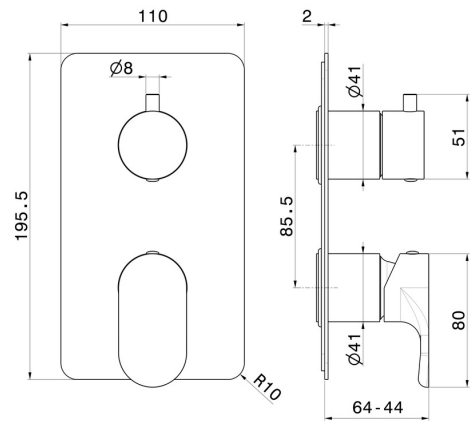

69473E.01.014

Single lever concealed mixer with 2 ways out mechanical diverter, 1/2" connections. External part - finish Matt White

FEATURES

Material	Brass
Installation	Wall concealed part
Control type	Single lever
Diverter type	Mechanic diverter
Outlets	2 Ways Out
Required for installation	<u>31087.00.000</u>

TECHNICAL DRAWING

69473E.01.014

Single lever concealed mixer with 2 ways out mechanical diverter, 1/2" connections. External part - finish Matt White

AVAILABLE FINISHES

01.014

Matt White

01.093

finish Matt Black