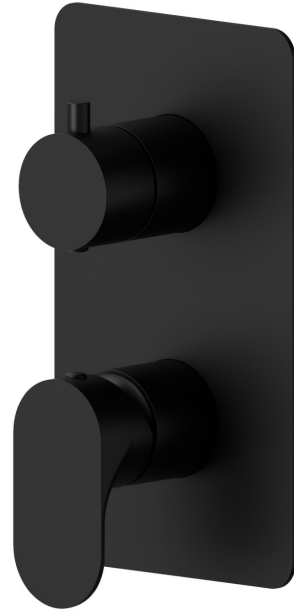

69473E.01.093

Single lever concealed mixer with 2 ways out mechanical diverter, 1/2" connections. External part - finish Matt Black

FEATURES

Material	Brass
Installation	Wall concealed part
Control type	Single lever
Diverter type	Mechanic diverter
Outlets	2 Ways Out
Required for installation	<u>31087.00.000</u>

TECHNICAL DRAWING

69473E.01.093

Single lever concealed mixer with 2 ways out mechanical diverter, 1/2" connections. External part - finish Matt Black

AVAILABLE FINISHES

01.093

Matt Black

01.014

finish Matt White