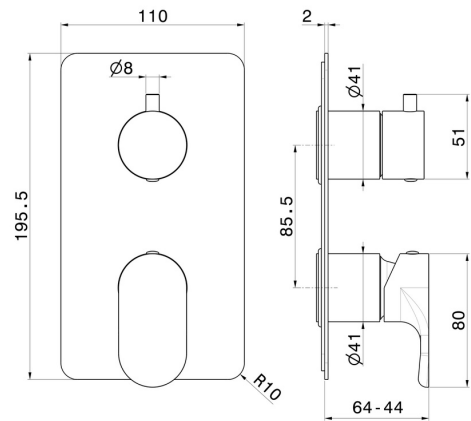

69473E.01.093

Single lever concealed mixer with 2 ways out mechanical diverter, 1/2" connections. External part - finish Matt Black

FEATURES

Material	Brass
Installation	Wall concealed part
Control type	Single lever
Diverter type	Mechanic diverter
Outlets	2 Ways Out
Required for installation	<u>31087.00.000</u>

TECHNICAL DRAWING

69473E.01.093

Single lever concealed mixer with 2 ways out mechanical diverter, 1/2" connections. External part - finish Matt Black

AVAILABLE FINISHES

01.093

Matt Black

01.014

finish Matt White