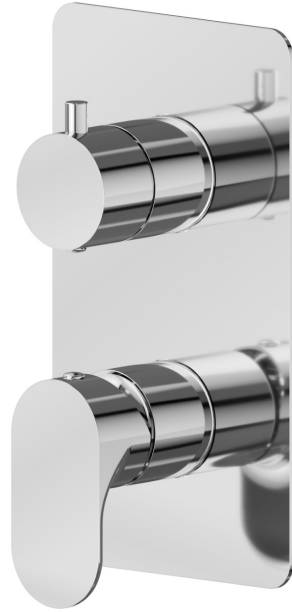

## 69473E.21.018

Single lever concealed mixer with 2 ways out mechanical diverter, 1/2" connections. External part - finish Chrome

### FEATURES

Material	<b>Brass</b>
Installation	<b>Wall concealed part</b>
Control type	<b>Single lever</b>
Diverter type	<b>Mechanic diverter</b>
Outlets	<b>2 Ways Out</b>
Required for installation	<b><u>31087.00.000</u></b>

### TECHNICAL DRAWING

**69473E.21.018**

Single lever concealed mixer with 2 ways out mechanical diverter, 1/2" connections. External part - finish Chrome

**AVAILABLE FINISHES**

---

**21.018**  
Chrome

**01.014**  
finish Matt White