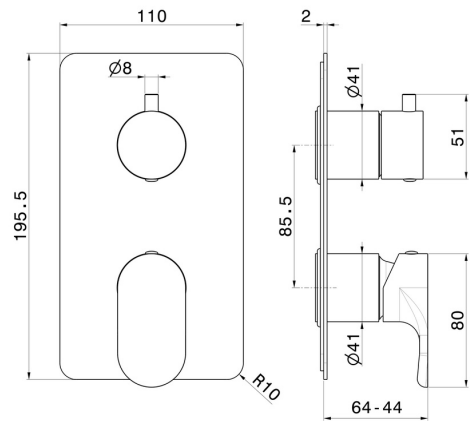

## 69473E.21.018

Single lever concealed mixer with 2 ways out mechanical diverter, 1/2" connections. External part - finish Chrome

### FEATURES

Material	<b>Brass</b>
Installation	<b>Wall concealed part</b>
Control type	<b>Single lever</b>
Diverter type	<b>Mechanic diverter</b>
Outlets	<b>2 Ways Out</b>
Required for installation	<b><u>31087.00.000</u></b>

### TECHNICAL DRAWING

**69473E.21.018**

Single lever concealed mixer with 2 ways out mechanical diverter, 1/2" connections. External part - finish Chrome

**AVAILABLE FINISHES**

---

**21.018**  
Chrome

**01.014**  
finish Matt White