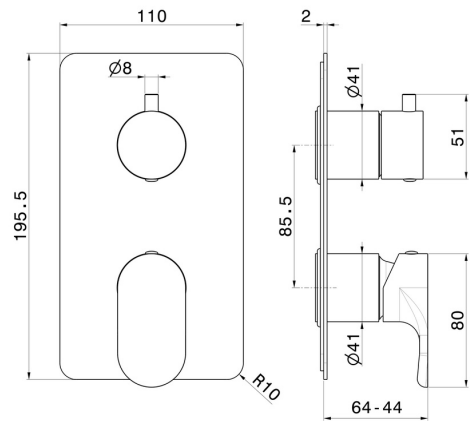

69473E.M0.070

Single lever concealed mixer with 2 ways out mechanical diverter, 1/2" connections. External part - finish Titanium Satin

FEATURES

Material	Brass
Installation	Wall concealed part
Control type	Single lever
Diverter type	Mechanic diverter
Outlets	2 Ways Out
Required for installation	<u>31087.00.000</u>

TECHNICAL DRAWING

69473E.M0.070

Single lever concealed mixer with 2 ways out mechanical diverter, 1/2" connections. External part - finish Titanium Satin

AVAILABLE FINISHES

M0.070

Titanium Satin

01.014

finish Matt White