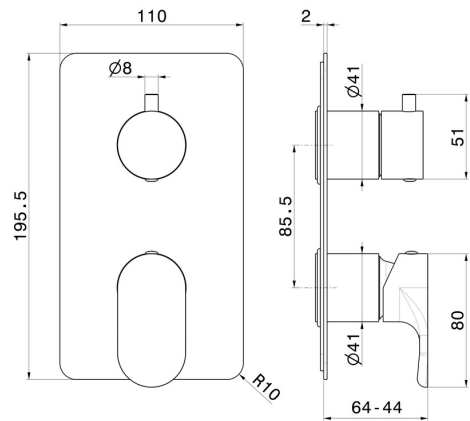

**69473E.M0.071**

Single lever concealed mixer with 2 ways out mechanical diverter, 1/2" connections. External part - finish Gold Satin

**FEATURES**

Material	<b>Brass</b>
Installation	<b>Wall concealed part</b>
Control type	<b>Single lever</b>
Diverter type	<b>Mechanic diverter</b>
Outlets	<b>2 Ways Out</b>
Required for installation	<b><u>31087.00.000</u></b>

**TECHNICAL DRAWING**

**69473E.M0.071**

Single lever concealed mixer with 2 ways out mechanical diverter, 1/2" connections. External part - finish Gold Satin

**AVAILABLE FINISHES**

---

**M0.071**  
Gold Satin