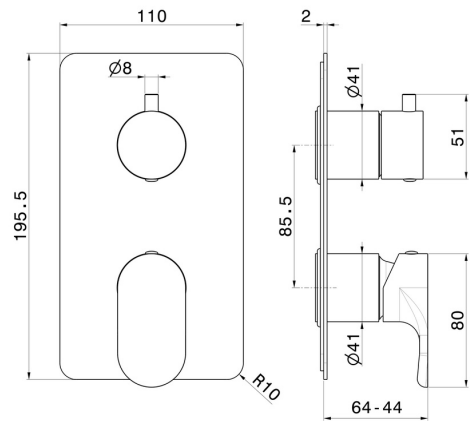

69473E.M0.072

Single lever concealed mixer with 2 ways out mechanical diverter, 1/2" connections. External part - finish Copper Satin

FEATURES

Material	Brass
Installation	Wall concealed part
Control type	Single lever
Diverter type	Mechanic diverter
Outlets	2 Ways Out
Required for installation	<u>31087.00.000</u>

TECHNICAL DRAWING

69473E.M0.072

Single lever concealed mixer with 2 ways out mechanical diverter, 1/2" connections. External part - finish Copper Satin

AVAILABLE FINISHES

 **M0.072**
Copper Satin

 **01.014**
finish Matt White