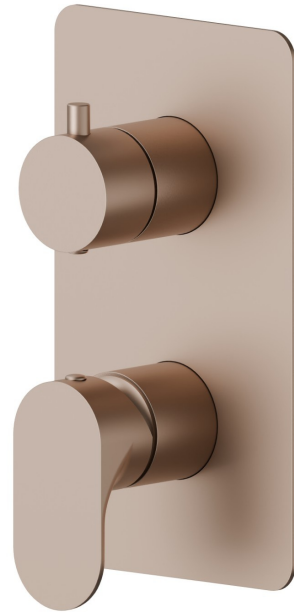

69473E.M0.072

Single lever concealed mixer with 2 ways out mechanical diverter, 1/2" connections. External part - finish Copper Satin

FEATURES

Material	Brass
Installation	Wall concealed part
Control type	Single lever
Diverter type	Mechanic diverter
Outlets	2 Ways Out
Required for installation	<u>31087.00.000</u>

TECHNICAL DRAWING

69473E.M0.072

Single lever concealed mixer with 2 ways out mechanical diverter, 1/2" connections. External part - finish Copper Satin

AVAILABLE FINISHES

 **M0.072**
Copper Satin

 **01.014**
finish Matt White

 **01.093**
finish Matt Black

 **21.018**
finish Chrome

 **M0.070**
finish Titanium Satin

 **M0.071**
finish Gold Satin

 **M0.075**
finish Copper Glossy