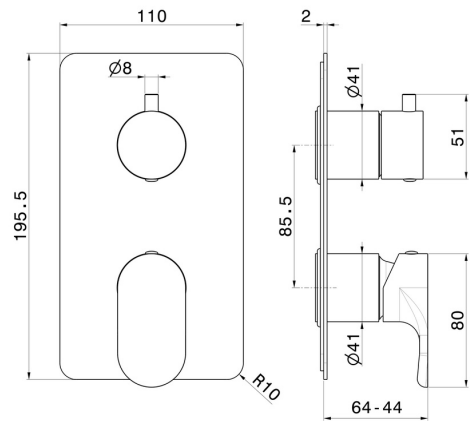

69473E.M0.075

Single lever concealed mixer with 2 ways out mechanical diverter, 1/2" connections. External part - finish Copper Glossy

FEATURES

Material	Brass
Installation	Wall concealed part
Control type	Single lever
Diverter type	Mechanic diverter
Outlets	2 Ways Out
Required for installation	<u>31087.00.000</u>

TECHNICAL DRAWING

69473E.M0.075

Single lever concealed mixer with 2 ways out mechanical diverter, 1/2" connections. External part - finish Copper Glossy

AVAILABLE FINISHES

 **M0.075**
Copper Glossy

 **01.014**
finish Matt White