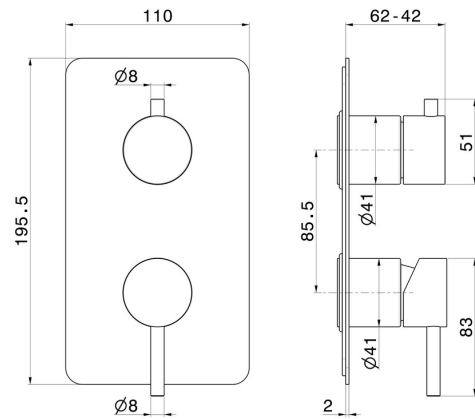

**69673EX.50.050**

Single lever concealed mixer with 2 ways out mechanical diverter, 1/2" connections. External part - finish Stainless Steel

**FEATURES**

|                           |                            |
|---------------------------|----------------------------|
| Material                  | <b>Stainless Steel</b>     |
| Installation              | <b>Wall concealed part</b> |
| Diverter type             | <b>Mechanic diverter</b>   |
| Outlets                   | <b>2 Ways Out</b>          |
| Water mixing              | <b>Mechanical</b>          |
| Required for installation | <b><u>31087.00.000</u></b> |

**TECHNICAL DRAWING**

**69673EX.50.050**

Single lever concealed mixer with 2 ways out mechanical diverter, 1/2" connections. External part - finish Stainless Steel

**AVAILABLE FINISHES**

---

**50.050**

Stainless Steel