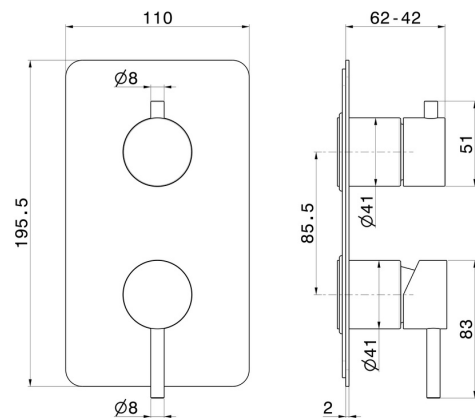

69673EX.59.064

Single lever concealed mixer with 2 ways out mechanical diverter, 1/2" connections. External part - finish PVD Brushed Gun Metal

FEATURES

Material	Stainless Steel
Installation	Wall concealed part
Diverter type	Mechanic diverter
Outlets	2 Ways Out
Water mixing	Mechanical
Required for installation	<u>31087.00.000</u>

TECHNICAL DRAWING

69673EX.59.064

Single lever concealed mixer with 2 ways out mechanical diverter, 1/2" connections. External part - finish PVD Brushed Gun Metal

AVAILABLE FINISHES

59.064

PVD Brushed Gun Metal