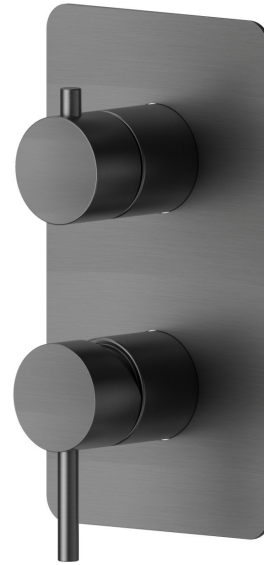

69673EX.59.064

Single lever concealed mixer with 2 ways out mechanical diverter, 1/2" connections. External part - finish PVD Brushed Gun Metal

FEATURES

Material	Stainless Steel
Installation	Wall concealed part
Diverter type	Mechanic diverter
Outlets	2 Ways Out
Water mixing	Mechanical
Required for installation	<u>31087.00.000</u>

TECHNICAL DRAWING

69673EX.59.064

Single lever concealed mixer with 2 ways out mechanical diverter, 1/2" connections. External part - finish PVD Brushed Gun Metal

AVAILABLE FINISHES

59.064

PVD Brushed Gun Metal

50.050

finish Stainless Steel

59.067

finish PVD Brushed Copper Bronze

59.097

finish PVD Brushed Gold

59.098

finish PVD Brushed Pale Gold