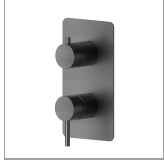

69673EX.59.064

Single lever concealed mixer with 2 ways out mechanical diverter, 1/2" connections. External part - finish PVD Brushed Gun Metal

FEATURES

Material	Stainless Steel
Installation	Wall concealed part
Diverter type	Mechanic diverter
Outlets	2 Ways Out
Water mixing	Mechanical
Required for installation	<u>31087.00.000</u>

TECHNICAL DRAWING

69673EX.59.064

Single lever concealed mixer with 2 ways out mechanical diverter, 1/2" connections. External part - finish PVD Brushed Gun Metal

AVAILABLE FINISHES

59.064

PVD Brushed Gun Metal