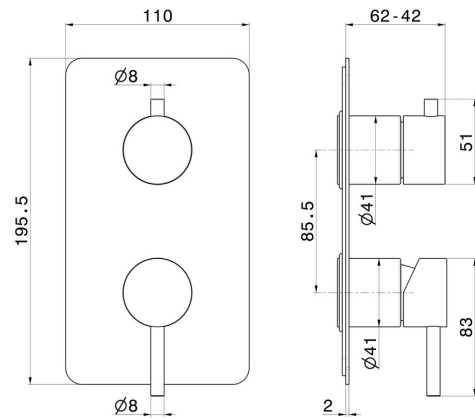

69673EX.59.067

Single lever concealed mixer with 2 ways out mechanical diverter, 1/2" connections. External part - finish PVD Brushed Copper Bronze

PVD Brushed Copper Bronze

FEATURES

Material	Stainless Steel
Installation	Wall concealed part
Diverter type	Mechanic diverter
Outlets	2 Ways Out
Water mixing	Mechanical
Required for installation	<u>31087.00.000</u>

TECHNICAL DRAWING

69673EX.59.067

Single lever concealed mixer with 2 ways out mechanical diverter, 1/2" connections. External part - finish PVD Brushed Copper Bronze

AVAILABLE FINISHES

59.067

PVD Brushed Copper Bronze